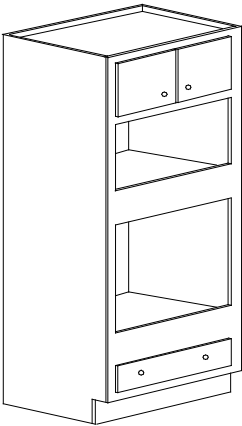

Single Oven Cabinet with Microwave

OCM 24-84	$2037	OCM 24-87	$2113	OCM 24-90	$2189
OCM 27-84	$2103	OCM 27-87	$2182	OCM 27-90	$2261
OCM 30-84	$2167	OCM 30-87	$2249	OCM 30-90	$2331
OCM 33-84	$2233	OCM 33-87	$2317	OCM 33-90	$2401
	OCM 24-93	$2265	OCM 24-96	$2342	
	OCM 27-93	$2340	OCM 27-96	$2419	
	OCM 30-93	$2413	OCM 30-96	$2493	
	OCM 33-93	$2485	OCM 33-96	$2568