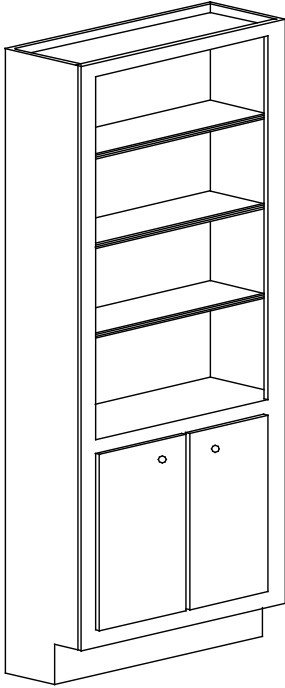

Bookcase Cabinet with Doors

Bookcase cabinets with doors are 12" or 24" deep.

Lower section will be 29 1/2" height unless specified otherwise specified, and has full height doors with one (1) adjustable shelf.

Top section includes three (3) adjustable shelves on 84" tall units and four (4) adjustable shelves on 96" tall units.

BC 218412 DR	L-R	$1676	BC 218424 DR	L-R	$1928
BC 248412 DR		$1814	BC 248424 DR		$2086
BC 278412 DR		$1953	BC 278424 DR		$2246
BC 308412 DR		$2152	BC 308424 DR		$2475
BC 338412 DR		$2300	BC 338424 DR		$2645
BC 368412 DR		$2449	BC 368424 DR		$2815
BC 219612 DR	L-R	$1929	BC 219624 DR	L-R	$2219
BC 249612 DR		$2087	BC 249624 DR		$2401
BC 279612 DR		$2246	BC 279624 DR		$2583
BC 309612 DR		$2474	BC 309624 DR		$2845
BC 339612 DR		$2646	BC 339624 DR		$3044
BC 369612 DR		$2815	BC 369624 DR		$3238