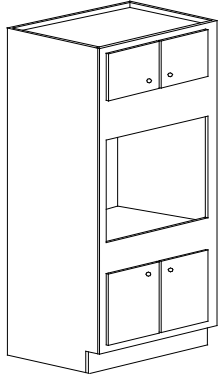

Oven Cabinet Information

Factory cutouts will be made at no charge if *complete* information is furnished when the order is received. It is the **DEALER'S RESPONSIBILITY** to furnish the proper information; oven cutout dimensions, distance from floor to cutout, and any special instructions required by the manufacturer.

Maximum cutout width is 2 1/4" less than cabinet width. (1 1/2" for frameless cabinetry)

If opening in top section is larger than 15" high, quantity of shelving provided will coordinate with wall cabinet openings.

Oven Cabinets

Single Oven Cabinet

OCS 24-84	$2037	OCS 24-87	$2113	OCS 24-90	$2189
OCS 27-84	$2103	OCS 27-87	$2182	OCS 27-90	$2261
OCS 30-84	$2167	OCS 30-87	$2249	OCS 30-90	$2331
OCS 33-84	$2233	OCS 33-87	$2317	OCS 33-90	$2401
	OCS 24-93	$2265	OCS 24-96	$2342	
	OCS 27-93	$2340	OCS 27-96	$2419	
	OCS 30-93	$2413	OCS 30-96	$2493	
	OCS 33-93	$2485	OCS 33-96	$2568