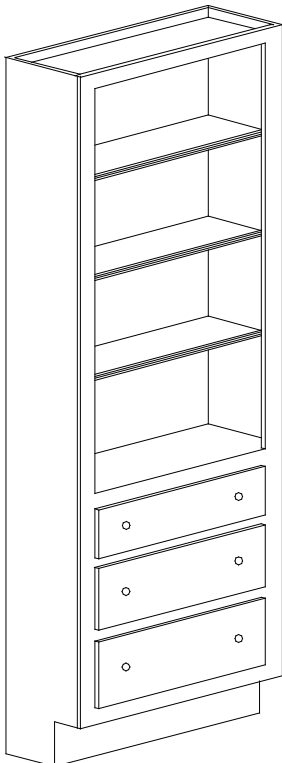

Bookcase Cabinet with Drawers

Bookcase cabinets with drawers are 12" or 24" deep. Lower section has three drawers.

Bottom section will be 29 1/2" height unless specified otherwise. Top section includes three (3) adjustable shelves on 84" tall units and four (4) adjustable shelves on 96" tall units.

BC 218412 DWR	$2038	BC 218424 DWR	$2446
BC 248412 DWR	$2209	BC 248424 DWR	$2652
BC 278412 DWR	$2380	BC 278424 DWR	$2856
BC 308412 DWR	$2554	BC 308424 DWR	$3065
BC 338412 DWR	$2785	BC 338424 DWR	$3342
BC 368412 DWR	$3014	BC 368424 DWR	$3618
BC 219612 DWR	$2351	BC 219624 DWR	$2810
BC 249612 DWR	$2541	BC 249624 DWR	$3049
BC 279612 DWR	$2737	BC 279624 DWR	$3284
BC 309612 DWR	$2936	BC 309624 DWR	$3522
BC 339612 DWR	$3203	BC 339624 DWR	$3844
BC 369612 DWR	$3465	BC 369624 DWR	$4158