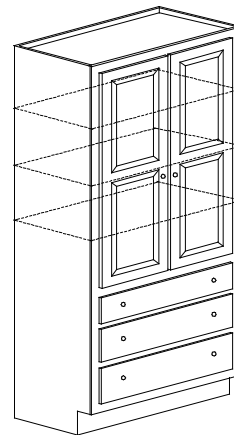

LTC 248424	$2853
LTC 278424	$3108
LTC 308424	$3360
LTC 338424	$3613
LTC 368424	$3856
LTC 249624	$3255
LTC 279624	$3548
LTC 309624	$3839
LTC 339624	$4130
LTC 369624	$4409

Bookcase Cabinet

Units are 12" or 24" deep and on a toe kick. Interior is finished to match exterior. Unit has 5 shelves.

NOTE: Frameless 39"-48" wide cabinets will have a 3/4" center partition.