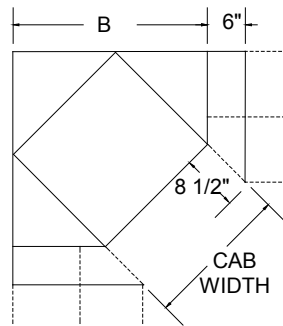

DIAGRAM B
(recessed installation)

NOTE: the oven cabinet must be pulled slightly from wall to maintain 6" modular difference from base and wall cabinets.