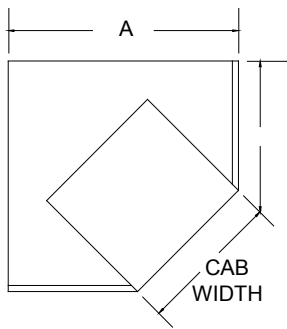

CLOSURE PANEL KIT-84	A-B	\$584
CLOSURE PANEL KIT-87	A-B	\$606
CLOSURE PANEL KIT-90	A-B	\$628
CLOSURE PANEL KIT-93	A-B	\$650
CLOSURE PANEL KIT-96	A-B	\$672

DIAGRAM A  
(flush installation)

DIAGRAM B  
(recessed installation)