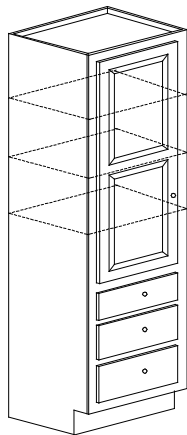

LTC 128424	L-R	$2215
LTC 158424	L-R	$2282
LTC 188424	L-R	$2351
LTC 218424	L-R	$2408
LTC 129624	L-R	$2535
LTC 159624	L-R	$2612
LTC 189624	L-R	$2691
LTC 219624	L-R	$2761